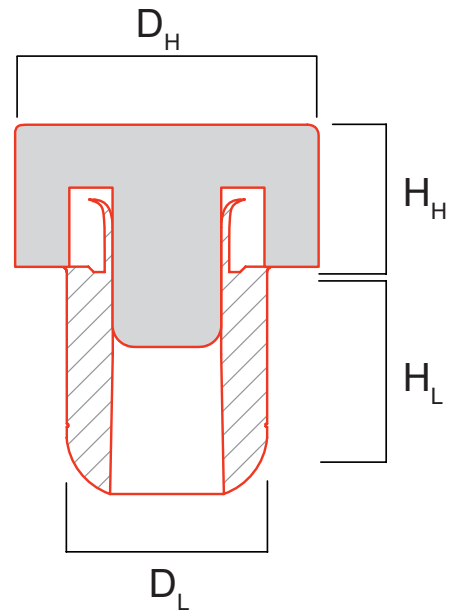

W-MIX

WOODEN LINE

DIMENSIONS | MM

D_H	from 22 to 74 with an increment of 0.5
H_H	max 12
D_L	17 - 17.5 - 18 - 18.5 - 19 - 19.5 - 20 - 21 - 22 - 22.5 - 23
H_L	21.5

CUSTOMISATIONS AND FINISHES

Available Finishes