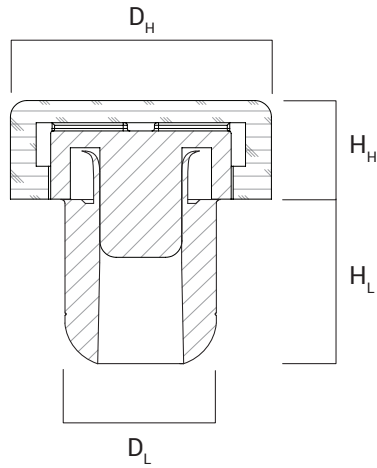

Wooden line

dimensions | mm

D_H | min 27 - max 60

H_H | max 12

D_L | 18 - 18.5 - 18.7 - 19 - 22 - 22.8 - 23.2

H_L | 19

Wooden line

customizations