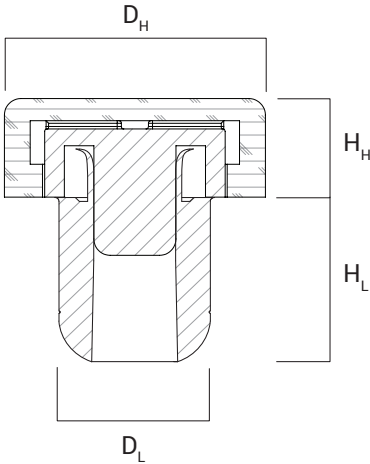

Wooden line

dimensions | mm

D_H | min 27 - max 60

H_H | max 12

D_L | 18 - 18.5 - 18.7 - 19 - 22 - 22.8 - 23.2

H_L | 19

Wooden line

customizations